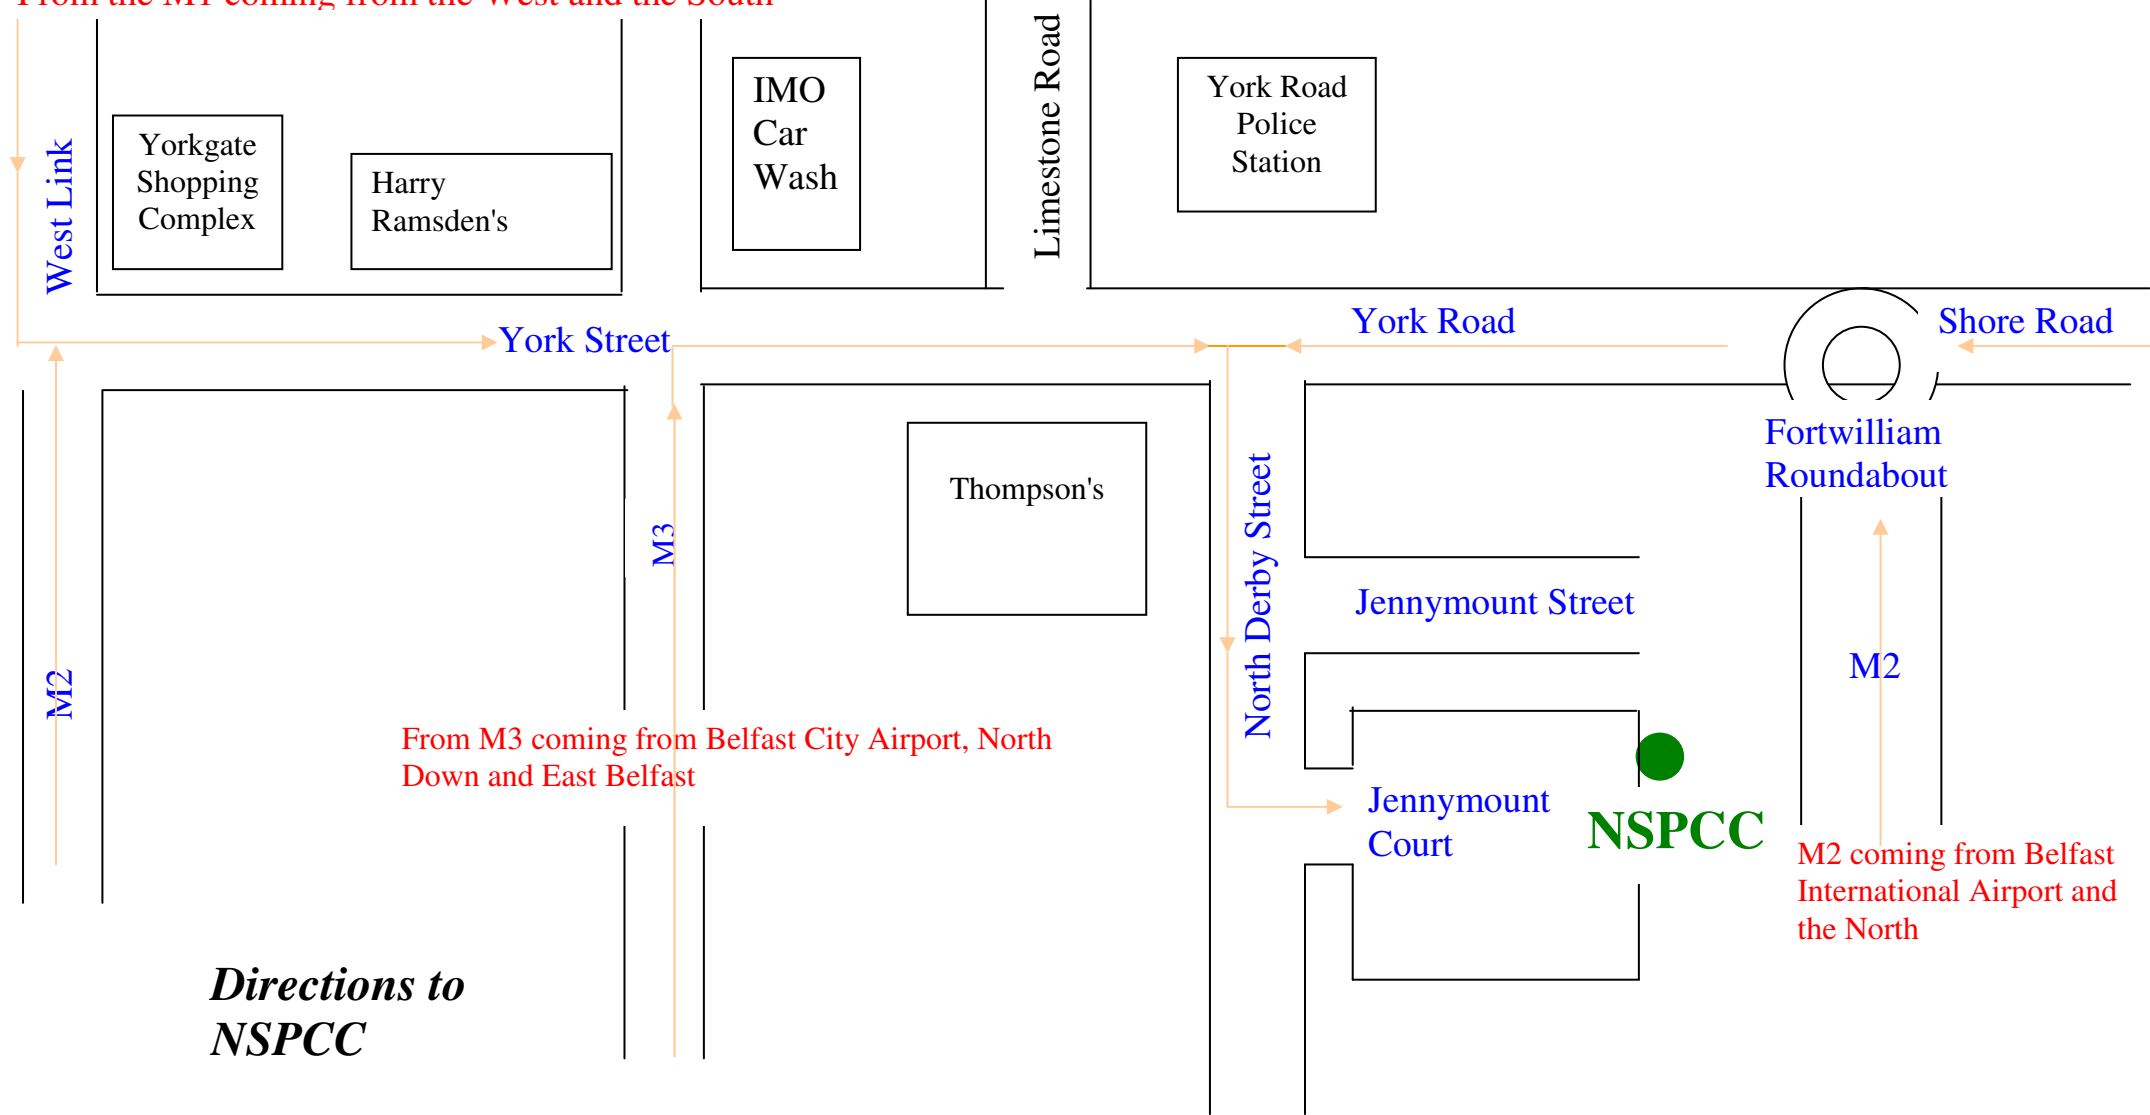

From the M1 coming from the West and the South

Directions to NSPCC