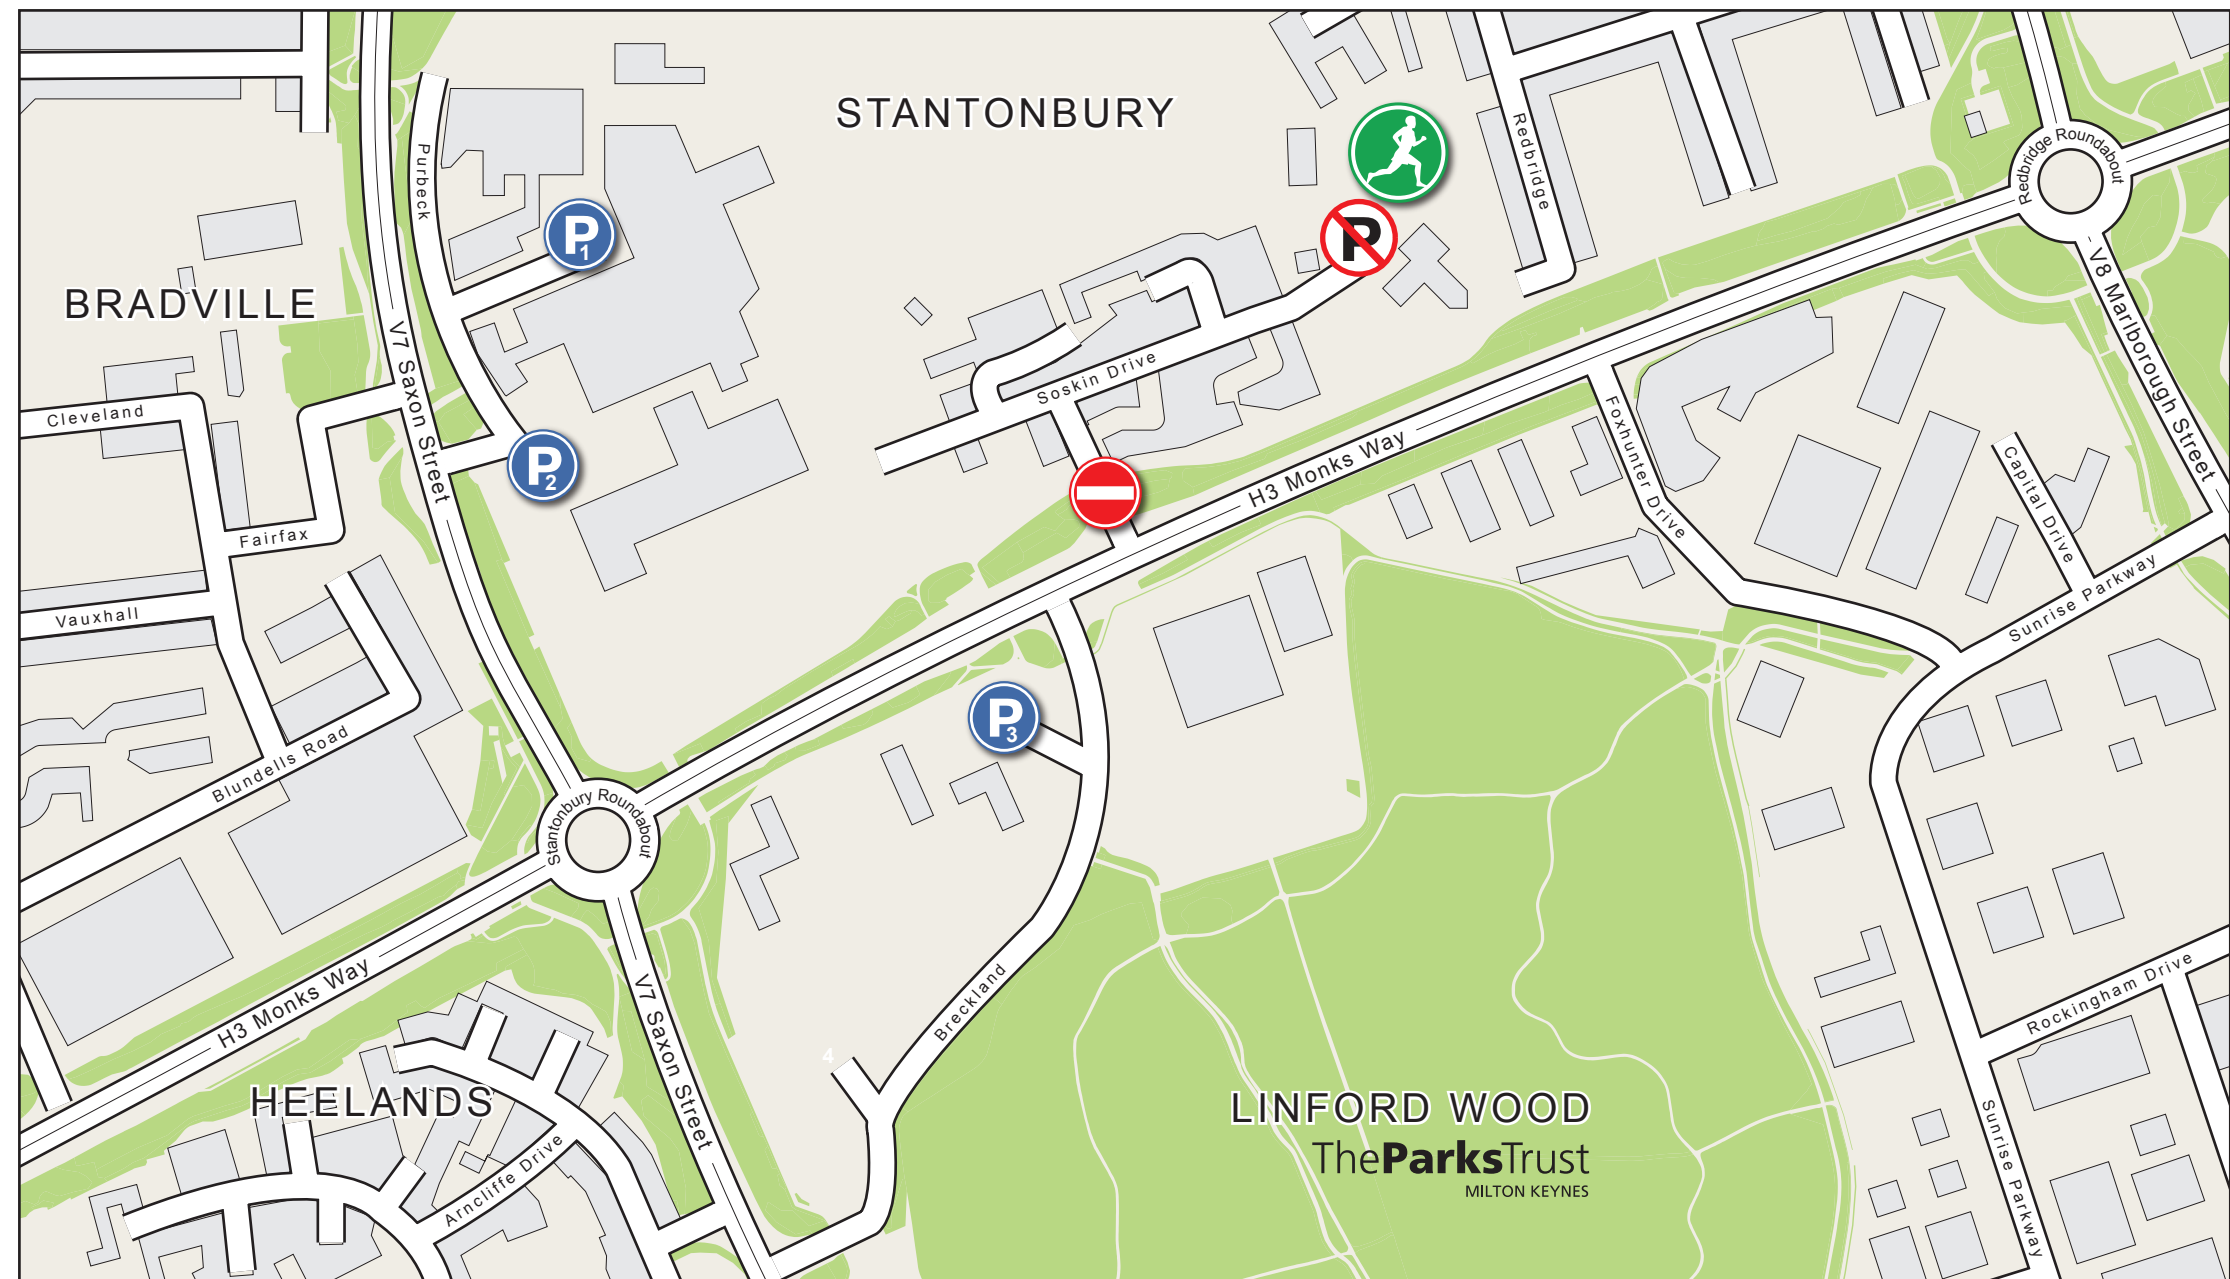

**Car Parking:**  
Car parking facilities may be found off Purbeck and Brecklands.

**Race Site & Administration:**  
Located at The Webber Independent School, MK14 6DP.  
Please note there is strictly no parking at the race site or Soskin Drive.

# MK Half Marathon - Parking & Race Site