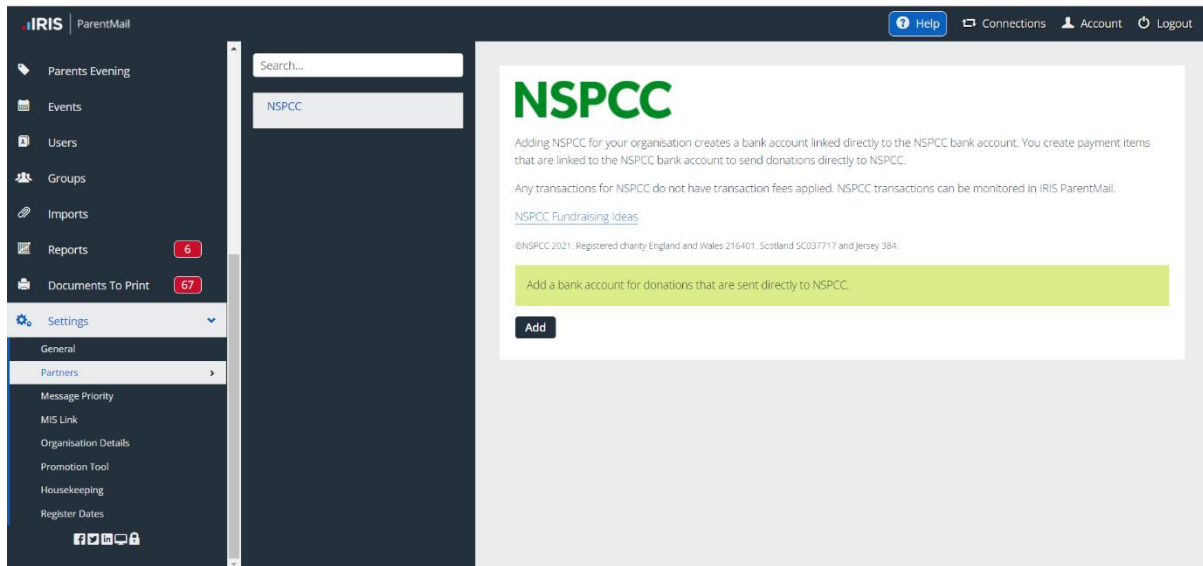

NSPCC Partner Activation Instructions

There is a new menu option under the Settings Menu called Partners

Select the NSPCC option

This page provides some information and links describing the NSPCC / IRIS Partnership

Click the Add button to make the NSPCC bank account available for your payment items

The NSPCC bank account will now be available in the Bank Account drop down list when creating a payment item